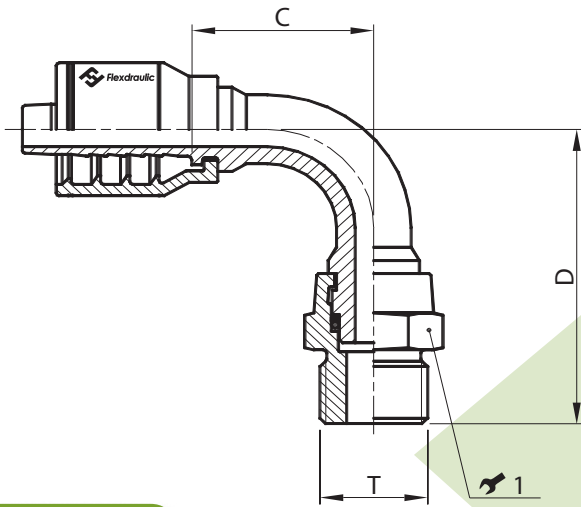

ORB (O-Ring Boss)

ORB Male Swivel - 90° Elbow

! O-Ring Included

Part #	Hose I.D.		O-Ring Boss (T)		Cutoff (C)	Drop (D)	Wrench	
	Inch	Size	Size	Thread	Inch	Inch	1 (Inch) ↗ 1 (mm)	
A04-R64	1/4"	-04	04	7/16" - 20	3.54"	1.89"	1 1/16"	17
A04-R66	1/4"	-04	06	9/16" - 18	1.10"	2.60"	7/8"	22
A06-R66	3/8"	-06	06	9/16" - 18	1.36"	2.09"	7/8"	22
A06-R68	3/8"	-06	08	3/4" - 16	1.36"	2.50"	1 1/16"	27
A08-R68	1/2"	-08	08	3/4" - 16	1.75"	2.70"	1 1/16"	27
A08-R70	1/2"	-08	10	7/8" - 14	1.75"	2.81"	1 1/16"	27
A12-R72	3/4"	-12	12	1 1/16" - 12	2.42"	4.29"	1 7/16"	36

One Piece Bite The Wire